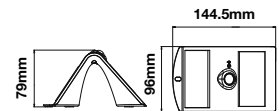

Battery:	3.7V Lithium Battery 1200mAh
Lumens:	220lm
No. of LED:	14pcs (Front 12pcs, Back 2 pcs)
Detecting Angle:	120°
Sensing Range:	2 - 6 mtrs

Charging Time:	6-7 hrs Sunlight Charging
IP Rating:	IP65
Material:	ABS+PC
Dimension:	144.5x96x79mm
Working Time:	Min 8 hrs and Max 24 hrs
Box Qty:	20Pcs