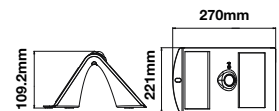

Battery:	3.7V Lithium Battery 4000mAh
Lumens:	800lm
No. of LED:	60pcs (Front 56pcs, Back 4 pcs)
Detecting Angle:	120°
Sensing Range:	2 - 6 mtrs

Charging Time:	6-7 hrs Sunlight Charging
IP Rating:	IP65
Material:	ABS+PC
Dimension:	270x221x109.2mm
Working Time:	Mode A: 5 hours, Mode B: 2-3 nights
Box Qty:	Mode C: 3-4 nights