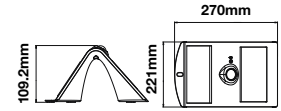

Solar Lights

PIR

UV PROTECTION

IP65 RATING