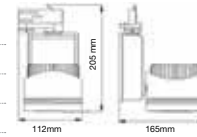

**5** YEAR  
WARRANTY\*

Tracklights-Black Body  
33W VT-4535

SKU: 1233 - 3000K Warm White 3800157603720  
SKU: 1234 - 4000K Day White 3800157603737  
SKU: 1235 - 5000K White 3800157603744

Sensor Compatible:	Yes	Beam Angle:	25°
Voltage/Frequency:	AC:100-240V,50/60Hz	Color of Fixture:	Black
Luminous Flux:	1800lm	Body Type:	Die Cast Aluminium
LED Type:	COB	Life span:	20,000 Hours
CRI:	>95	Dimension:	112x165x205mm
PF:	>0.9	Box Qty:	8 Pcs