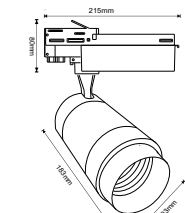

CCT AND DIMMING  
VIA SMART PHONE APP

Beam Angle:	16°-53°
Color of Fixture:	Black
Body Type:	Aluminium
Life span:	30,000 Hours
Dimension:	250x183x93mm
Box Qty:	20 Pcs

CCT Adjustable  
2800K/4000K/6000K

5 YEAR  
WARRANTY