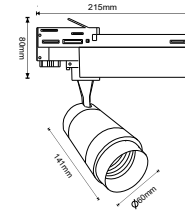

Tracklights-Smart Color Changing
35w VT-7735-W

SKU: 1458 - 3 IN 1 3800157637923

Sensor Compatible:	
Voltage/Frequency:	AC:220-240V,50/60Hz
Luminous Flux:	2350
LED Type:	COB
CRI:	>80
PF:	>0.9

CCT AND DIMMING
VIA SMART PHONE APP

Beam Angle:	16°-53°
Color of Fixture:	White
Body Type:	Aluminium
Life span:	30,000 Hours
Dimension:	250x183x93mm
Box Qty:	20 Pcs

CCT Adjustable
2800K/4000K/6000K

5 YEAR
WARRANTY