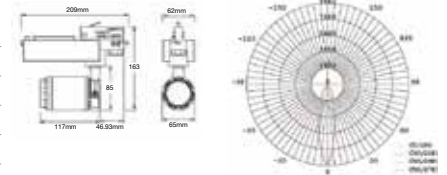

Tracklights-Black-White Body
10w VT-4512

SKU: 1332 - 3000K Warm White 3800157620604
SKU: 1333 - 4000K Day White 3800157620611
SKU: 1334 - 6000K White 3800157620628

5 YEAR WARRANTY

Sensor Compatible:	Yes	Beam Angle:	24°
Voltage/Frequency:	AC:220-264V,50/60Hz	Color of Fixture:	Black+White
Luminous Flux:	800lm	Body Type:	Aluminium
LED Type:	COB	Life span:	30,000 Hours
CRI:	>80	Dimension:	209x65x163mm
PF:	>0.9	Box Qty:	40 Pcs