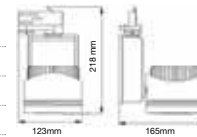

Tracklights-Black Body
45W VT-4545

SKU: 1236 - 3000K Warm White 3800157603751
SKU: 1237 - 4000K Day White 3800157603768
SKU: 1238 - 5000K White 3800157603775

Sensor Compatible:	Yes	Beam Angle:	25°
Voltage/Frequency:	AC:100-240V,50/60Hz	Color of Fixture:	Black
Luminous Flux:	2300lm	Body Type:	Die Cast Aluminium
LED Type:	COB	Life span:	20,000 Hours
CRI:	>95	Dimension:	123x165x218mm
PF:	>0.9	Box Qty:	8 Pcs