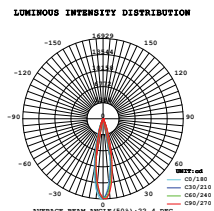

Tracklights-Black Body 35W VT-4536B

SKU: 1285 - 3000K Warm White 3800157618694
SKU: 1286 - 4000K Day White 3800157618700
SKU: 1287 - 6000K White 3800157618717

Sensor Compatible:	Yes	Beam Angle:	24°
Voltage/Frequency:	AC:220-264V,50/60Hz	Color of Fixture:	Black
Luminous Flux:	3500lm	Body Type:	Aluminium
LED Type:	COB	Life span:	20,000 Hours
CRI:	>80	Dimension:	92x165x192mm
PF:	>0.9	Box Qty:	20 Pcs