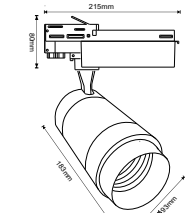

Tracklights-Smart Color Changing
35w VT-7735-B

SKU: 1459 - 3 IN 1 3800157637930

Sensor Compatible:	
Voltage/Frequency:	AC:220-240V,50/60Hz
Luminous Flux:	1950
LED Type:	COB
CRI:	>80
PF:	>0.9

CCT AND DIMMING
VIA SMART PHONE APP

Beam Angle:	16°-53°
Color of Fixture:	Black
Body Type:	Aluminium
Life span:	30,000 Hours
Dimension:	250x183x93mm
Box Qty:	20 Pcs

CCT Adjustable
2800K/4000K/6000K

5 YEAR
WARRANTY