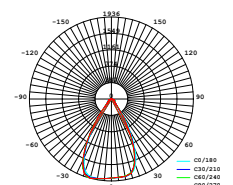

CCT AND DIMMING  
VIA SMART PHONE APP

Beam Angle:	16°-53°
Color of Fixture:	Black
Body Type:	Aluminium
Life span:	30,000 Hours
Dimension:	250x183x93mm
Box Qty:	20 Pcs

CCT Adjustable  
2800K/4000K/6000K

5 YEAR  
WARRANTY