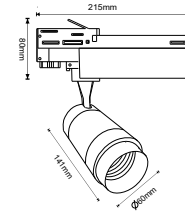

CCT AND DIMMING  
VIA SMART PHONE APP

Beam Angle:	18°-48°
Color of Fixture:	White
Body Type:	Aluminium
Life span:	30,000 Hours
Dimension:	250x141x60mm
Box Qty:	20 Pcs

CCT Adjustable  
2800K/4000K/6000K

5 YEAR  
WARRANTY