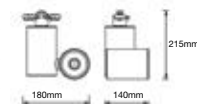

5 YEAR
WARRANTY*