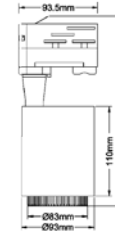

## 18w VT-4718-W

SKU: 1410 - 3 IN 1 3800157629324

**CCT Adjustable**  
2800K/4000K/6000K

**Lens Angle Adjustable**  
20°-60°

**Triac Dimmable**

Sensor Compatible:	Yes	Beam Angle:	20° ~ 60° (Adjust-able)
Voltage/Frequency:	AC:220-240V,50/60Hz	Color of Fixture:	able)
Luminous Flux:	1450lm	Body Type:	White
LED Type:	COB	Life span:	Aluminium
CRI:	>95	Dimension:	30,000 Hours
PF:	>0.9	Box Qty:	Ø93x93.5x203mm