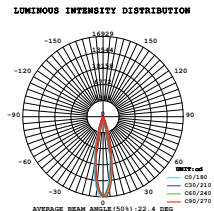

Tracklights-White Body 35W VT-4536W

SKU: 1255 - 3000K Warm White 3800157607551
SKU: 1256 - 4500K Day White 3800157607568
SKU: 1257 - 6000K White 3800157607575

Sensor Compatible:	Yes	Beam Angle:	24°
Voltage/Frequency:	AC:220-264V,50/60Hz	Color of Fixture:	White
Luminous Flux:	3500lm	Body Type:	Aluminium
LED Type:	COB	Life span:	20,000 Hours
CRI:	>80	Dimension:	92x165x192mm
PF:	>0.9	Box Qty:	20 Pcs