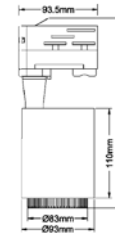

## 18w VT-4718-B

SKU: 1411 - 3 IN 1 3800157629331

**CCT Adjustable**  
2800K/4000K/6000K

**Lens Angle Adjustable**  
20°-60°

**Triac Dimmable**

Sensor Compatible:	Yes	Beam Angle:	20° ~ 60° (Adjust-able)
Voltage/Frequency:	AC:220-240V,50/60Hz	Color of Fixture:	able)
Luminous Flux:	1450lm	Body Type:	Black
LED Type:	COB	Life span:	Aluminium
CRI:	>95	Dimension:	30,000 Hours
PF:	>0.9	Box Qty:	Ø93x93.5x203mm