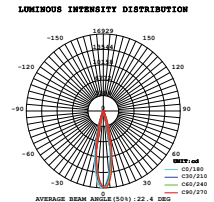

Tracklights-White Body 33W VT-4534W

SKU: 1241 - 3000K Warm White 3800157603997
SKU: 1229 - 4000K Day White 3800157602501
SKU: 1230 - 5000K White 3800157602518

Sensor Compatible:	Yes	Beam Angle:	22°
Voltage/Frequency:	AC:220-240V,50/60Hz	Color of Fixture:	White
Luminous Flux:	2300lm	Body Type:	Die Cast Aluminium
LED Type:	COB	Life span:	20,000 Hours
CRI:	>80	Dimension:	106x208x206mm
PF:	>0.9	Box Qty:	8 Pcs