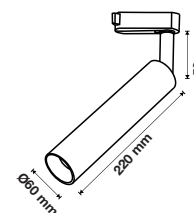

LED TRACKLIGHTS

4 Line Tracklights-Black Body

5 YEAR
WARRANTY*

A complete range of durable 7w to 20w 4-line LED track lights with aluminum body equipped with LED Chip by Samsung. These COB LEDs are also renowned for its high-CRI rating, perfect for retail lighting. Available in a stylish, ebony black finish.

- **COB LED Type**
- **30,000 hrs Lifespan**
- **24° Beam Angle**
- **AC:220-240V,50Hz**
- **High CRI of > 90**
- **Aluminum Body**

MODEL	WATTS	LUMENS	PF	CRI	BOX QTY.	BEAM ANGLE
VT-407-B	7w	420	>0.5	>90	40 pcs	24°

SKU: 353 | 3000K WARM WHITE
SKU: 354 | 4000K DAY WHITE
SKU: 355 | 5000K WHITE

MODEL	WATTS	LUMENS	PF	CRI	BOX QTY.	BEAM ANGLE
VT-415-B	15w	1050	>0.5	>90	40 pcs	24°

SKU: 359 | 3000K WARM WHITE
SKU: 360 | 4000K DAY WHITE
SKU: 361 | 5000K WHITE

MODEL	WATTS	LUMENS	PF	CRI	BOX QTY.	BEAM ANGLE
VT-420-B	20w	1400	>0.9	>90	40 pcs	24°

SKU: 365 | 3000K WARM WHITE
SKU: 366 | 4000K DAY WHITE
SKU: 367 | 5000K WHITE