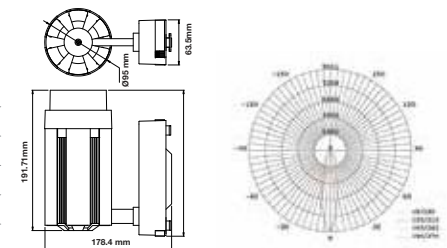

**5** YEAR WARRANTY

Sensor Compatible:	Yes	Beam Angle:	15°-60° (Adjustable)
Voltage/Frequency:	AC:220-240V,50/60Hz	Color of Fixture:	White
Luminous Flux:	2800lm	Body Type:	Aluminium
LED Type:	COB(CREE)	Life span:	30,000 Hours
CRI:	>80	Dimension:	178.4x197.7x95mm
PF:	>0.9	Box Qty:	8 Pcs