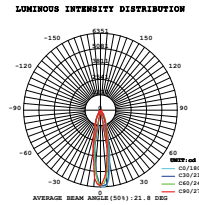

**5** YEAR  
WARRANTY\*

Tracklights-Black Body  
33W VT-4535

SKU: 1233 - 3000K Warm White 3800157603720  
SKU: 1234 - 4000K Day White 3800157603737  
SKU: 1235 - 5000K White 3800157603744

Sensor Compatible:	Yes	Beam Angle:	25°
Voltage/Frequency:	AC:100-240V,50/60Hz	Color of Fixture:	Black
Luminous Flux:	1800lm	Body Type:	Die Cast Aluminium
LED Type:	COB	Life span:	20,000 Hours
CRI:	>95	Dimension:	112x165x205mm
PF:	>0.9	Box Qty:	8 Pcs