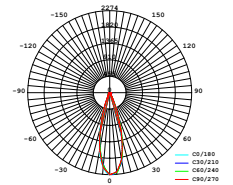

CCT AND DIMMING  
VIA SMART PHONE APP

Beam Angle:	18°-48°
Color of Fixture:	White
Body Type:	Aluminium
Life span:	30,000 Hours
Dimension:	250x141x60mm
Box Qty:	20 Pcs

CCT Adjustable  
2800K/4000K/6000K

5 YEAR  
WARRANTY