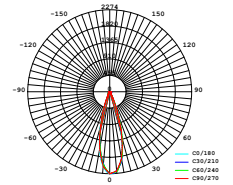

Tracklights-Smart Color Changing
35w VT-7735-W

SKU: 1458 - 3 IN 1 3800157637923

Sensor Compatible:	
Voltage/Frequency:	AC:220-240V,50/60Hz
Luminous Flux:	2350
LED Type:	COB
CRI:	>80
PF:	>0.9

CCT AND DIMMING
VIA SMART PHONE APP

Beam Angle:	16°-53°
Color of Fixture:	White
Body Type:	Aluminium
Life span:	30,000 Hours
Dimension:	250x183x93mm
Box Qty:	20 Pcs

CCT Adjustable
2800K/4000K/6000K

5 YEAR
WARRANTY