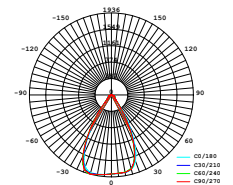

Tracklights-Smart Color Changing
35w VT-7735-B

SKU: 1459 - 3 IN 1 3800157637930

Sensor Compatible:	
Voltage/Frequency:	AC:220-240V,50/60Hz
Luminous Flux:	1950
LED Type:	COB
CRI:	>80
PF:	>0.9

CCT AND DIMMING
VIA SMART PHONE APP

Beam Angle:	16°-53°
Color of Fixture:	Black
Body Type:	Aluminium
Life span:	30,000 Hours
Dimension:	250x183x93mm
Box Qty:	20 Pcs

CCT Adjustable
2800K/4000K/6000K

5 YEAR
WARRANTY