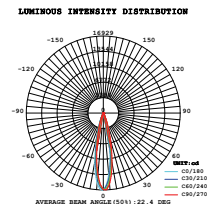

Tracklights-Black Body 33W VT-4534B

SKU: 1242 - 3000K Warm White 3800157604000
SKU: 1231 - 4000K Day White 3800157602525
SKU: 1232 - 5000K White 3800157602532

Sensor Compatible:	Yes	Beam Angle:	22°
Voltage/Frequency:	AC:220-240V,50/60Hz	Color of Fixture:	Black
Luminous Flux:	2300lm	Body Type:	Die Cast Aluminium
LED Type:	COB	Life span:	20,000 Hours
CRI:	>80	Dimension:	106x208x206mm
PF:	>0.9	Box Qty:	8 Pcs